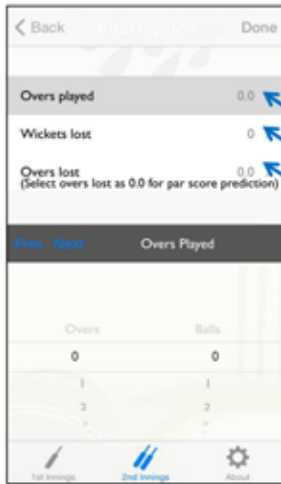

Option fields when entering the interruptions.
Tap the tab & enter details.

Overs played
Wickets lost
Overs lost

Ensure these are entered correctly, as an incorrect entry will give an incorrect target score!

Add an innings interruptions at any time.
Enter current details.

Overs played
Wickets lost
Leave
Overs lost = 0.0

Current Score

Calculate to view the current **Par score and table!**